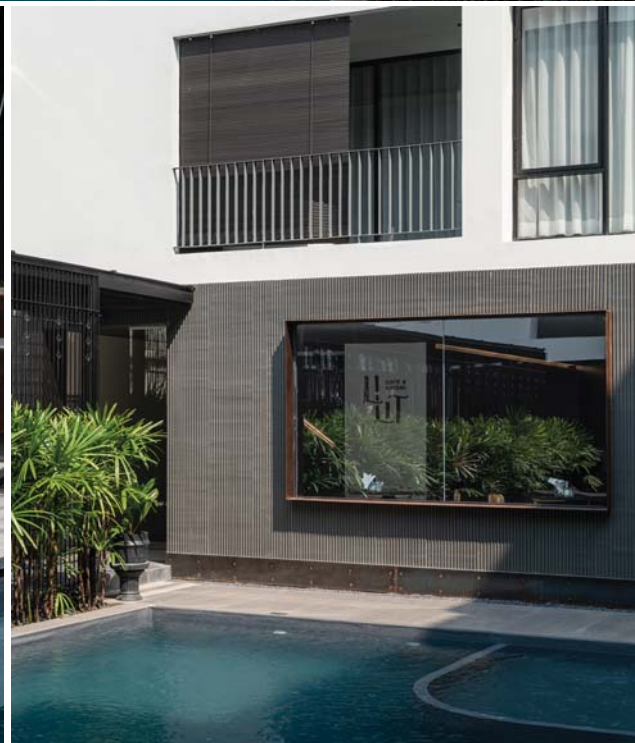

SPACECRAFT

Bangkok, Thailand
+66 939 652 665
spacecraft.bkk@gmail.com

Lilit Banglumphu

Bangkok (Thailand)

Completion year : 2023
Service : Hotel and Restaurant interior design

SPACECRAFT

Bangkok, Thailand
+66 939 652 665
spacecraft.bkk@gmail.com