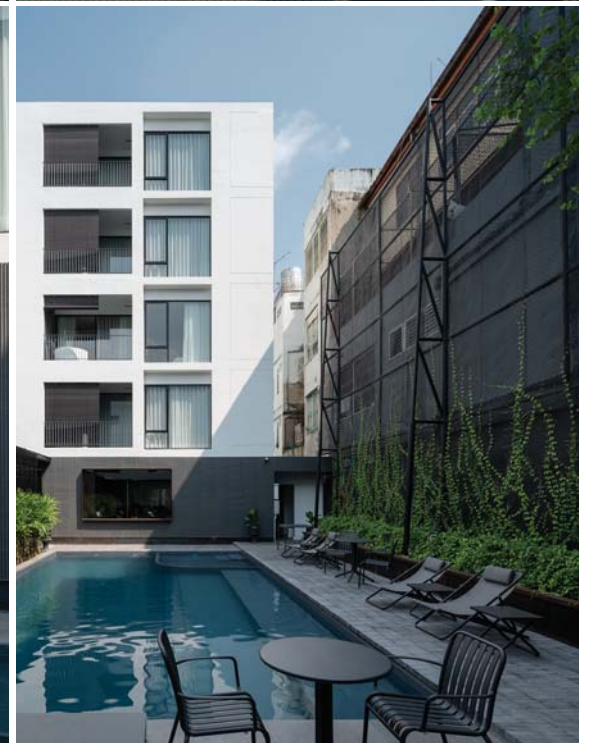

SPACECRAFT

Bangkok, Thailand
+66 939 652 665
spacecraft.bkk@gmail.com

Lilit Banglumphu

Bangkok (Thailand)

Completion year : 2023
Service : Hotel and Restaurant interior design

SPACECRAFT

Bangkok, Thailand
+66 939 652 665
spacecraft.bkk@gmail.com