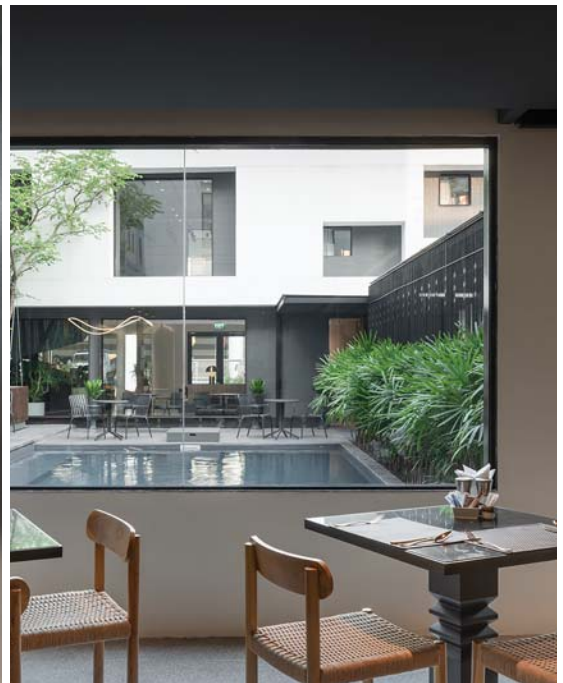

SPACECRAFT

Bangkok, Thailand
+66 939 652 665
spacecraft.bkk@gmail.com

Lilit Banglumphu

Bangkok (Thailand)

Completion year : 2023
Service : Hotel and Restaurant interior design