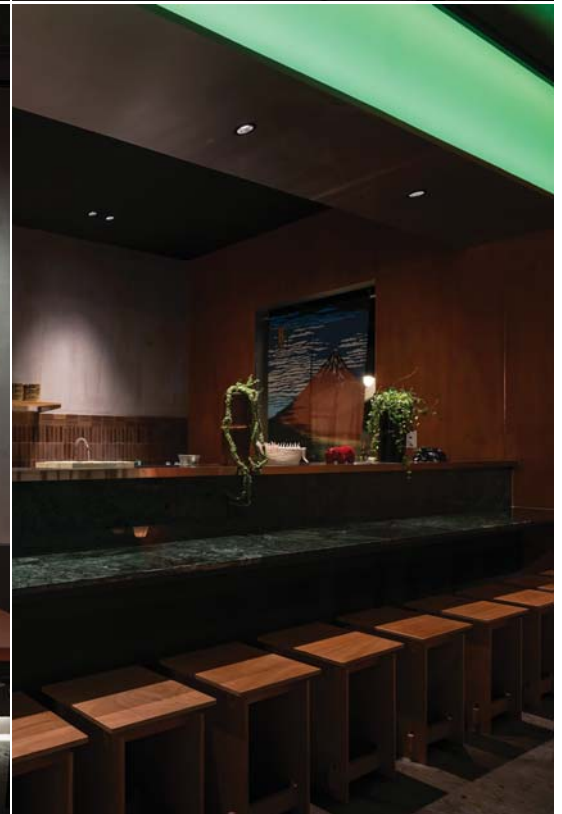

SPACECRAFT

Bangkok, Thailand
+66 939 652 665
spacecraft.bkk@gmail.com

Lilit Banglumphu

Bangkok (Thailand)

Completion year : 2023
Service : Hotel and Restaurant interior design

SPACECRAFT

Bangkok, Thailand
+66 939 652 665
spacecraft.bkk@gmail.com