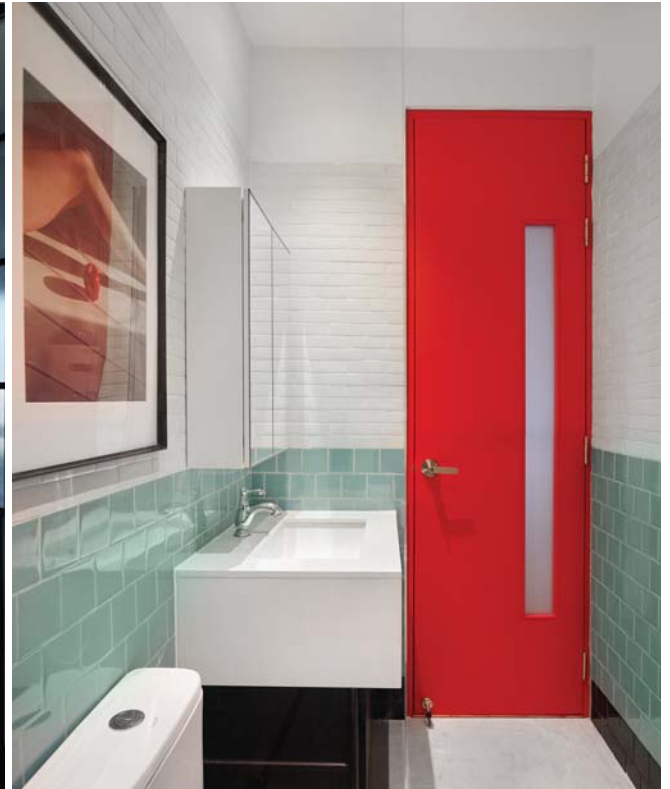

SPACECRAFT

Bangkok, Thailand
+66 939 652 665
spacecraft.bkk@gmail.com

Bushwick's home office

Bangkok (Thailand)
completion year : 2022

Area : 97 sq.m
Service : Residential interior design