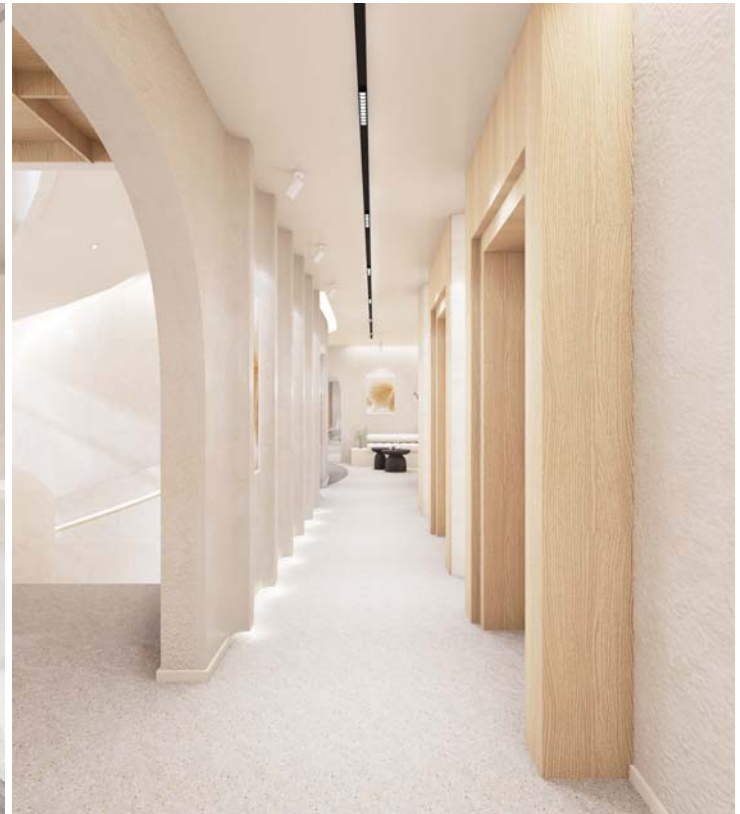

Area : 85 sqm.
Service : Private residence design

SPACECRAFT

Bangkok, Thailand
+66 939 652 665
spacecraft.bkk@gmail.com

Mistine HQ

Bangkok (Thailand)

Area : 181 sqm.
Service : Office interior design

SPACECRAFT