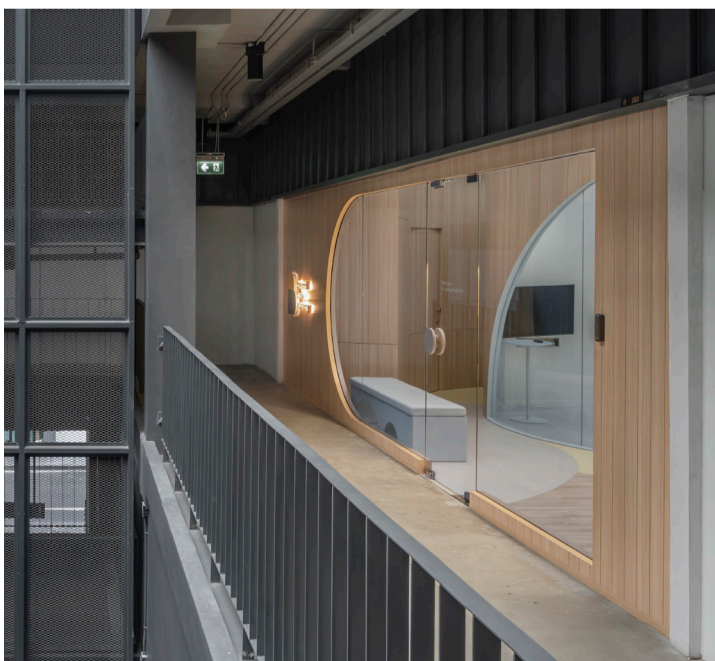

SPACECRAFT

Bangkok, Thailand
+66 939 652 665
spacecraft.bkk@gmail.com

Beyond code academy

Bangkok, Thailand
completion year : 2021

Service : School interior design