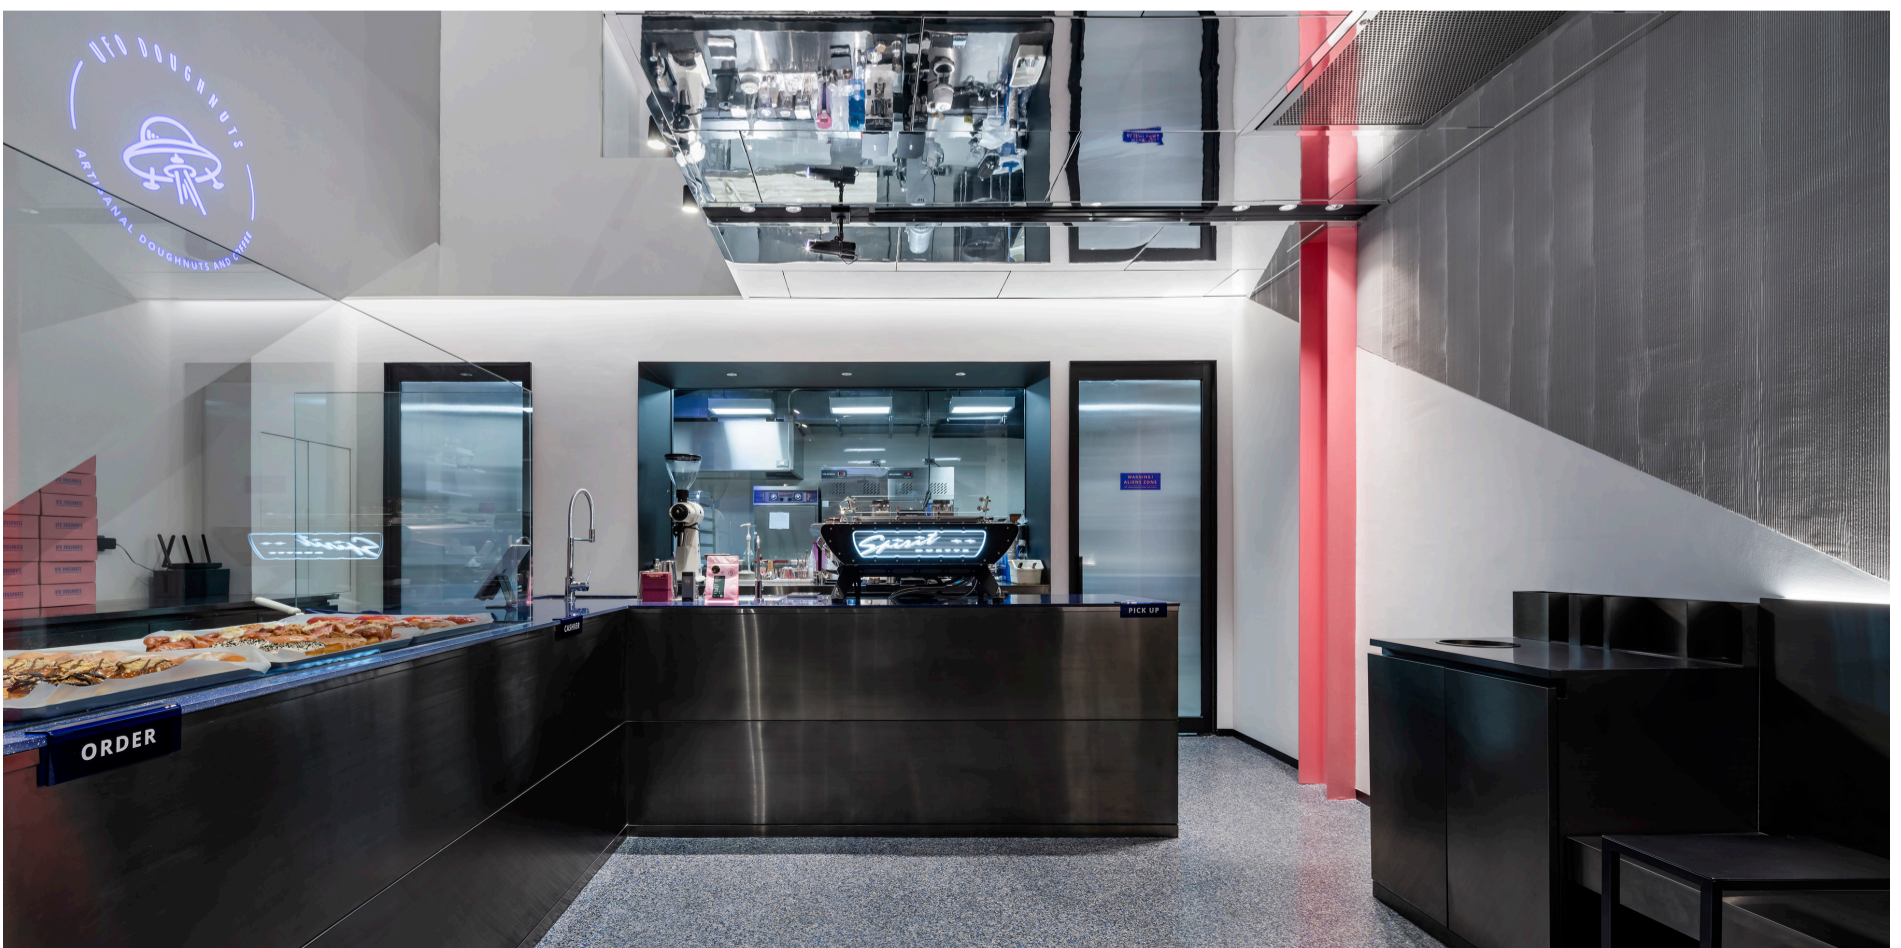

Area : 150 sq.m
Service : Coffee cafe interior design

SPACECRAFT

Bangkok, Thailand
+66 939 652 665
spacecraft.bkk@gmail.com

UFO doughnut

Bangkok, Thailand
completion year : 2022

Area : 150 sq.m
Service : Cafe and retail interior design