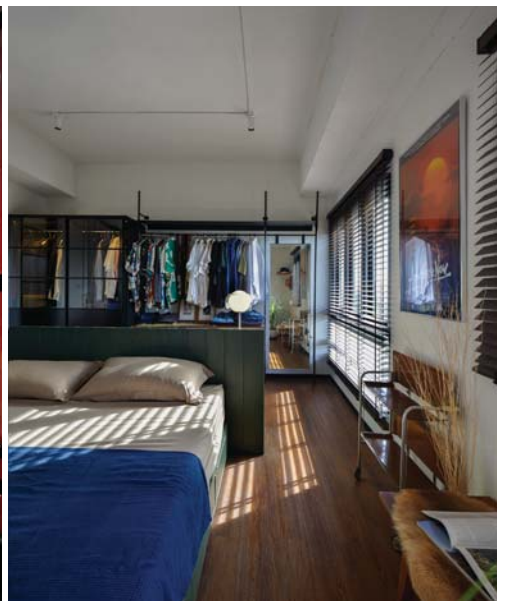

SPACECRAFT

Bangkok, Thailand
+66 939 652 665
spacecraft.bkk@gmail.com

Bushwick's home office

Bangkok (Thailand)
completion year : 2022

Area : 97 sq.m
Service : Residential interior design