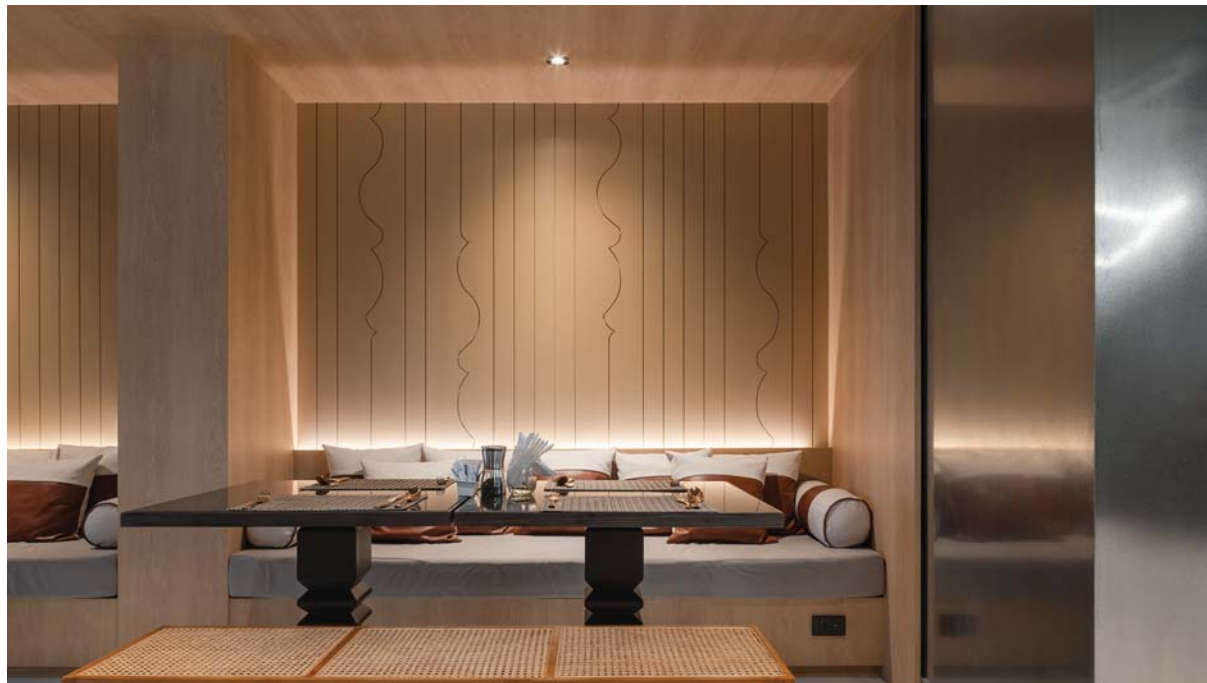

SPACECRAFT

Bangkok, Thailand
+66 939 652 665
spacecraft.bkk@gmail.com

Lilit Banglumphu

Bangkok (Thailand)

Completion year : 2023
Service : Hotel and Restaurant interior design