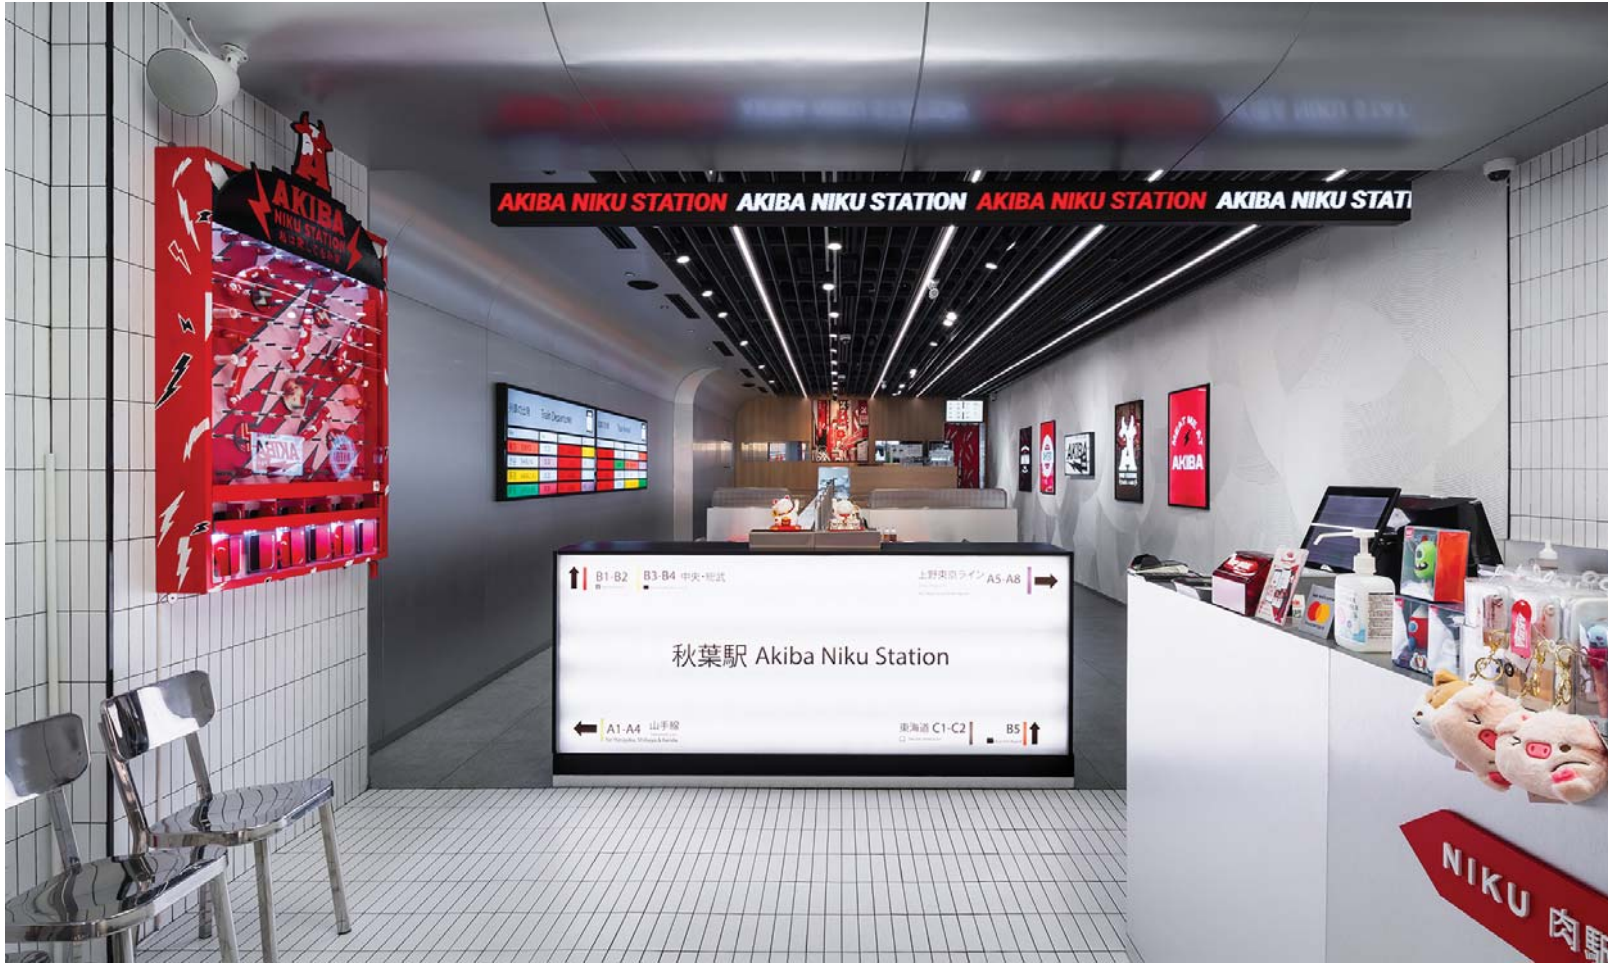

SPACECRAFT

Bangkok, Thailand
+66 939 652 665
spacecraft.bkk@gmail.com

Akiba

Bangkok (Thailand)
Completion year : 2023
Area : 100 sqm.
Service : Restaurant interior design