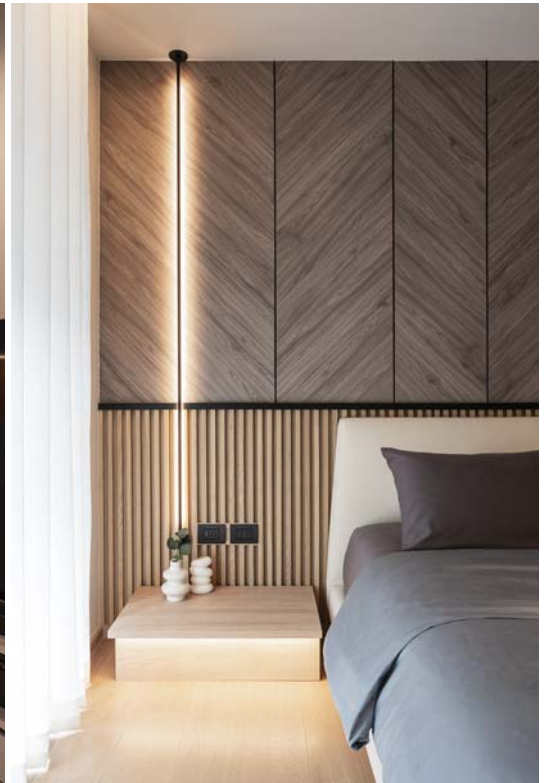

SPACECRAFT

Bangkok, Thailand
+66 939 652 665
spacecraft.bkk@gmail.com

San Residence

Bangkok (Thailand)
Area : 55 sqm.
Completion year : 2023
Service : Residential interior design