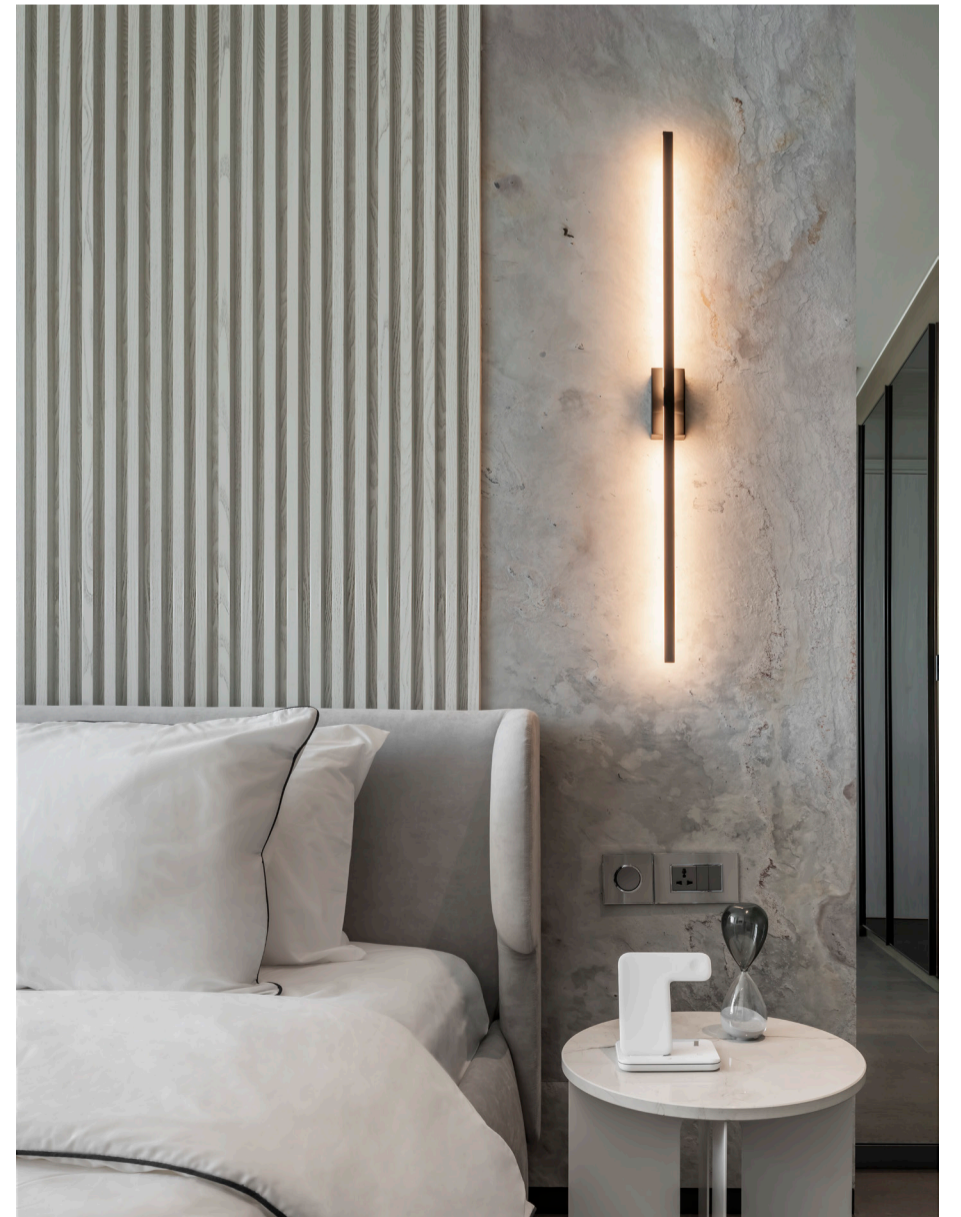

Service : Residential design

SPACECRAFT

Bangkok, Thailand
+66 939 652 665
spacecraft.bkk@gmail.com

The Monument Thonglor

Bangkok, Thailand
completion year : 2021

Service : Residential design

SPACECRAFT

Bangkok, Thailand
+66 939 652 665
spacecraft.bkk@gmail.com