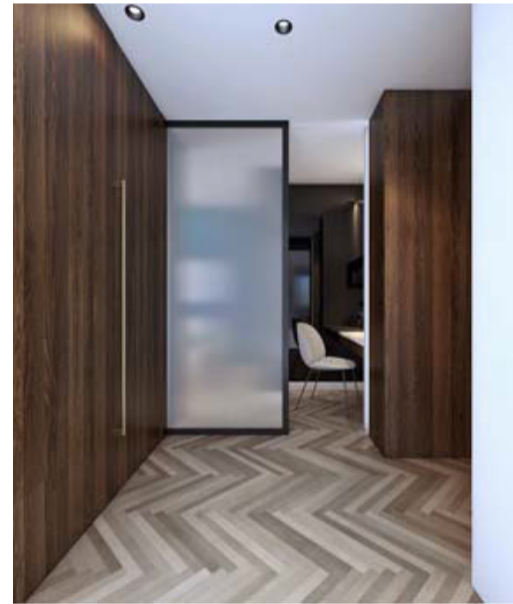

SPACECRAFT

Bangkok, Thailand
+66 939 652 665
spacecraft.bkk@gmail.com

M Thonglor
Bangkok, Thailand
completion year : 2017

Service : Residential interior design