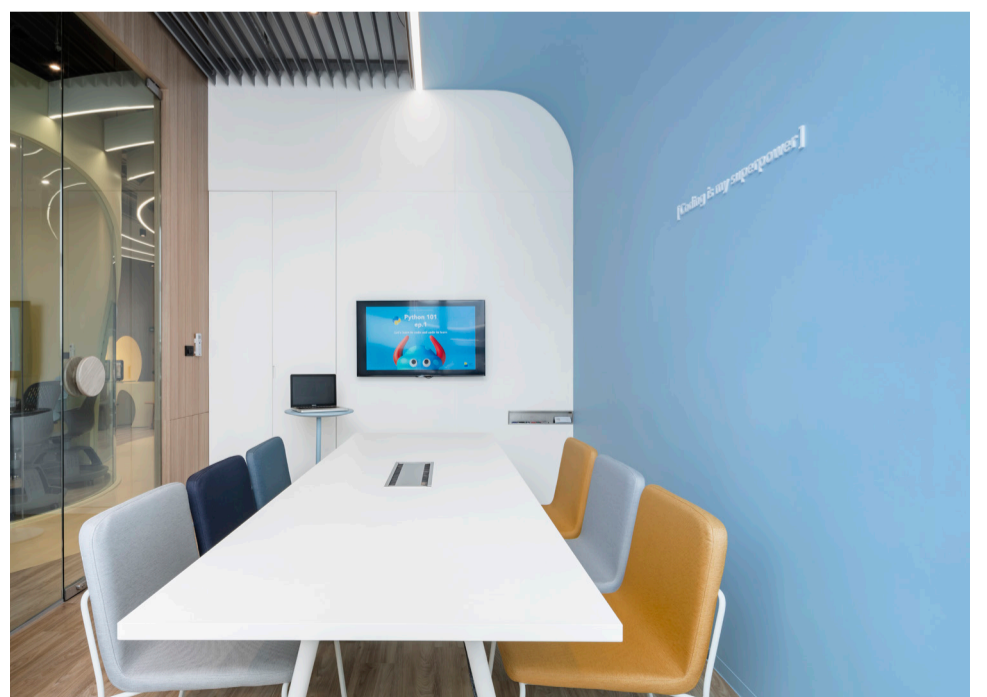

Service : School interior design

SPACECRAFT

Bangkok, Thailand
+66 939 652 665
spacecraft.bkk@gmail.com

Beyond code academy

Bangkok, Thailand
completion year : 2021

Service : School interior design

SPACECRAFT