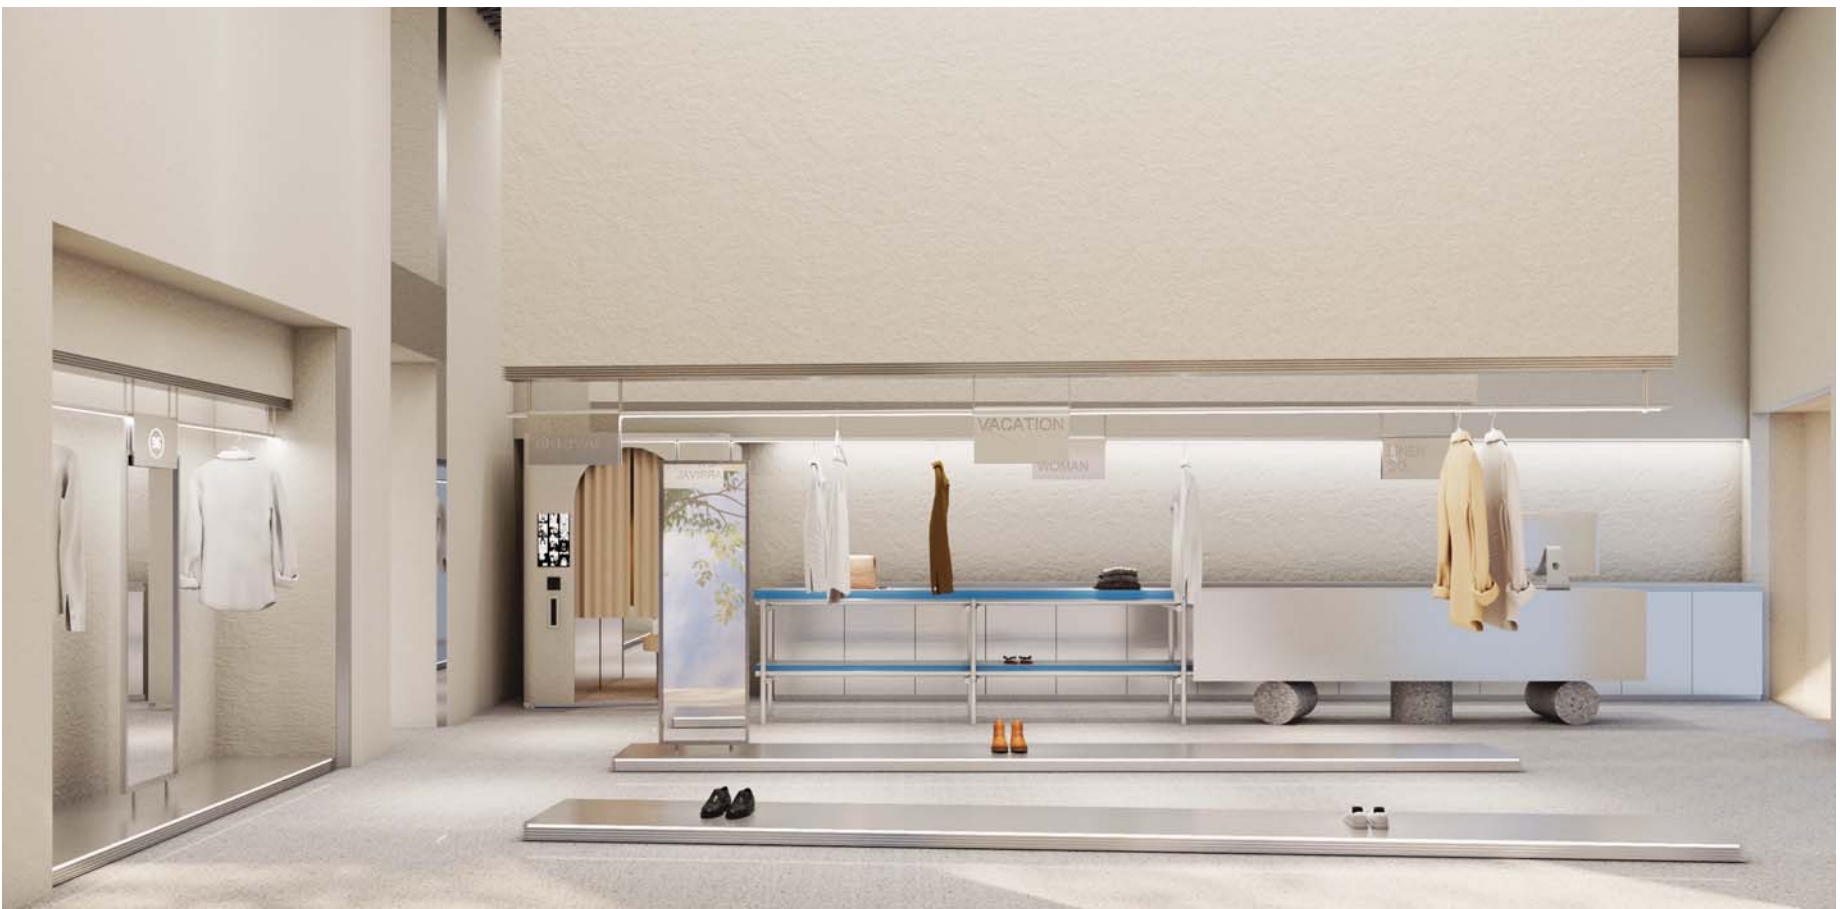

SPACECRAFT

Bangkok, Thailand
+66 939 652 665
spacecraft.bkk@gmail.com

Sarin Flagship

Chonburi (Thailand)

Area : 600 sq.m
Service : Retail & cafe interior and architecture design