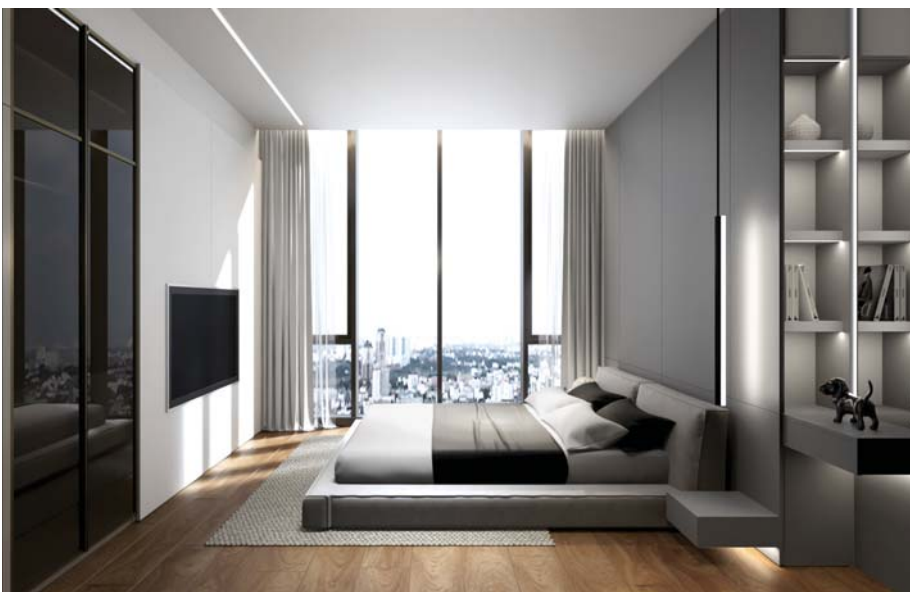

SPACECRAFT

Bangkok, Thailand
+66 939 652 665
spacecraft.bkk@gmail.com

Kraam Sukhumvit26

Bangkok (Thailand)
Area : 100 sq.m
Service : Private residence design