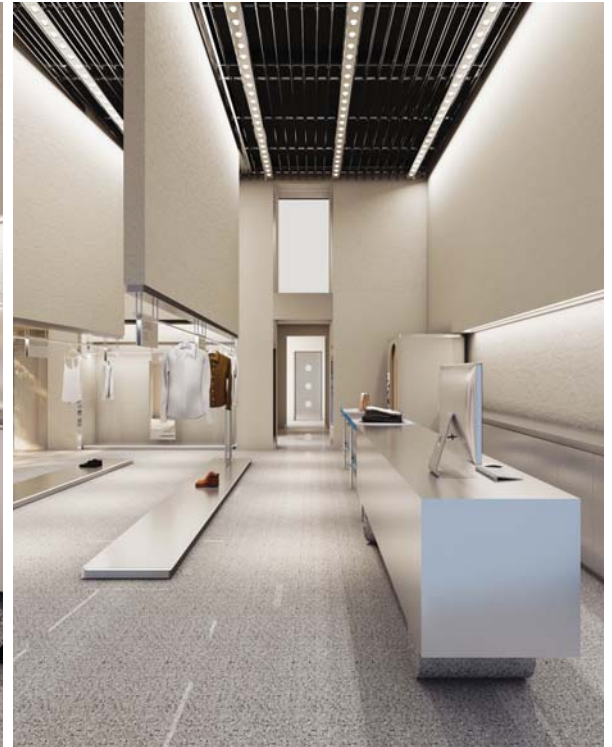

Sarin Flagship

Chonburi (Thailand)

Area : 600 sq.m
Service : Retail & cafe interior and architecture design

SPACECRAFT

Bangkok, Thailand
+66 939 652 665
spacecraft.bkk@gmail.com

Something Journey

Chiangrai (Thailand)