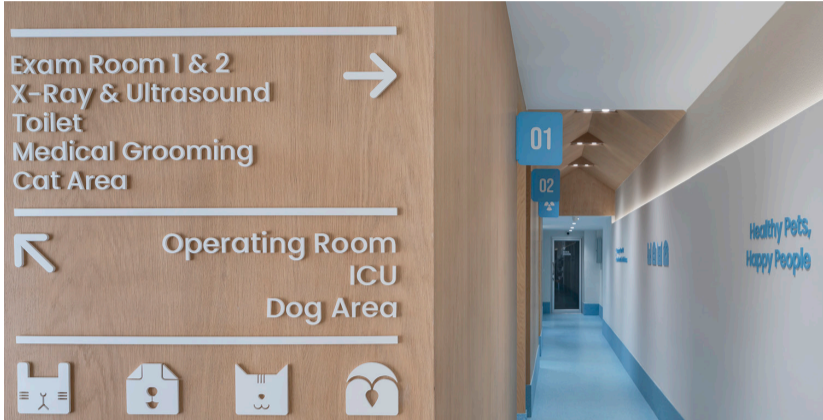

EARLY BKK

Bangkok
completion year : 2022

Service : Architecture and Interior design

SPACECRAFT

Bangkok, Thailand
+66 939 652 665
spacecraft.bkk@gmail.com

HACHIKO PET HOSPITAL

Bangkok
completion year : 2022

Service : Pet hospital design