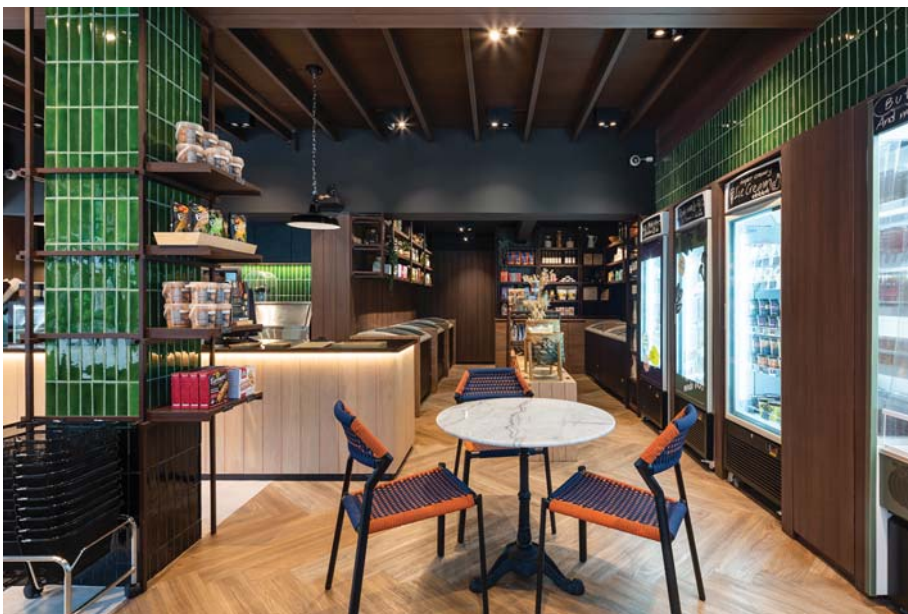

Area : 500 sq.m

Service : Restaurant & cafe interior and architecture design

SPACECRAFT

Bangkok, Thailand
+66 939 652 665
spacecraft.bkk@gmail.com

Green & sunny

Bangkok (Thailand)
Area : 90 sq.m
Service : Retail & cafe interior and architecture design