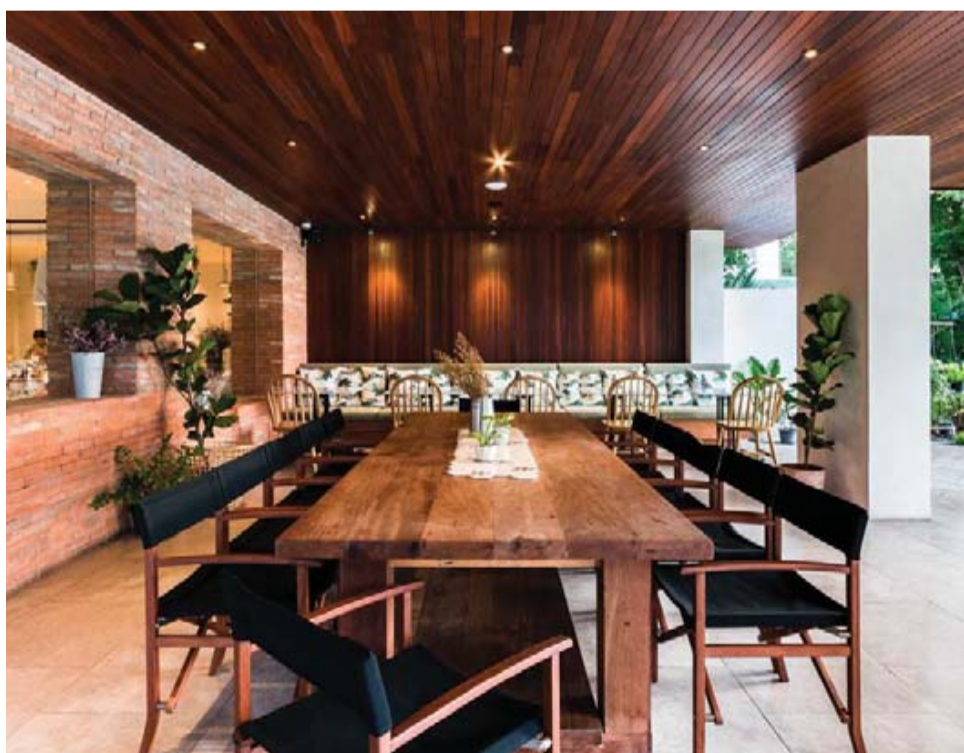

SPACECRAFT

Bangkok, Thailand
+66 939 652 665
spacecraft.bkk@gmail.com

Summer house

Ayutthaya, Thailand
completion year : 2016

Service : Restaurant interior design