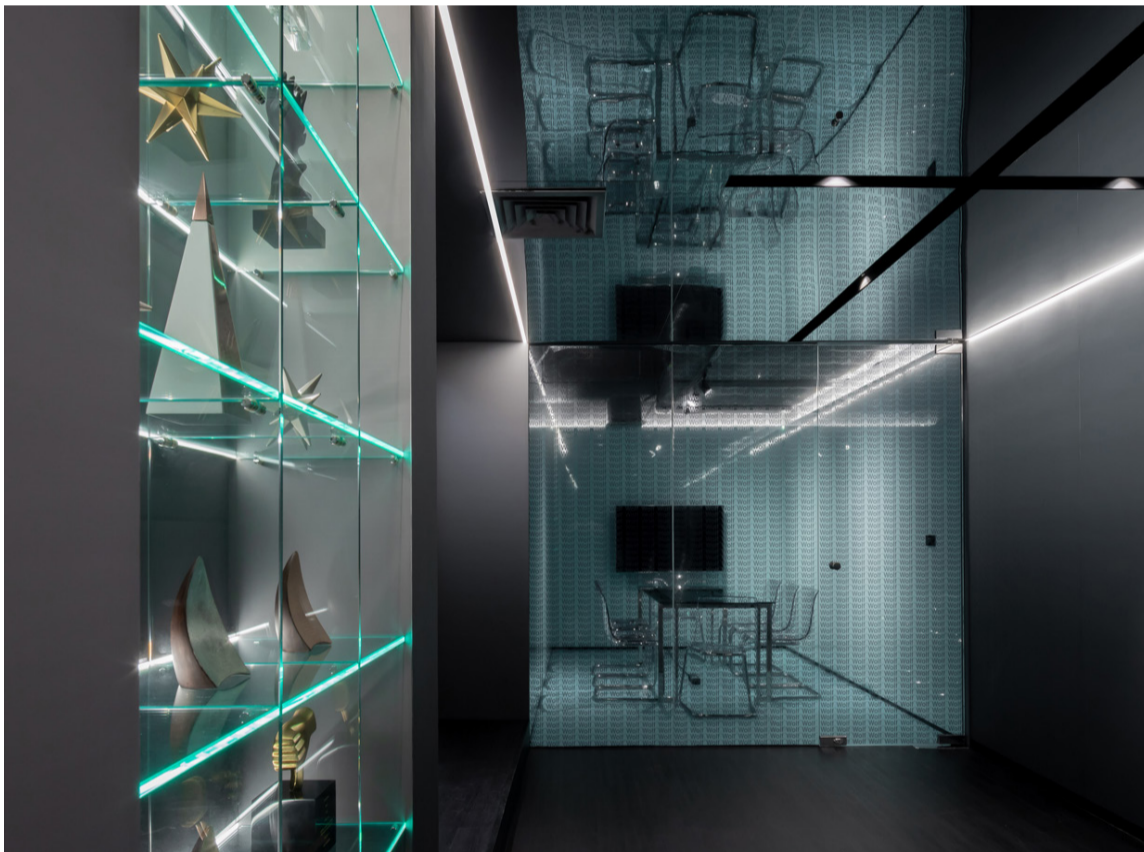

+

Wolf BKK

Bangkok, Thailand
completion year : 2021

Service : Office interior design

+

+

SPACECRAFT

Bangkok, Thailand
+66 939 652 665
spacecraft.bkk@gmail.com